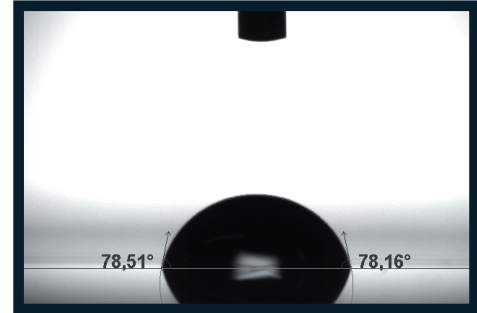

Drop formation on lacquer without
Ceramic Guard SiCarbon+ Coating