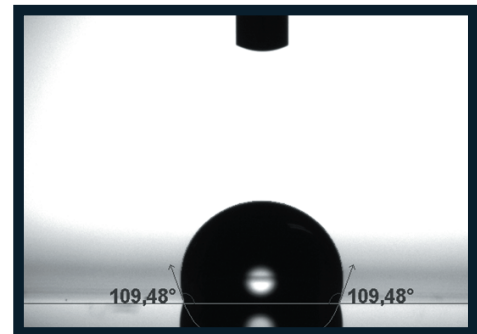

Drop formation on lacquer with
Ceramic Guard SiCarbon+ Coating